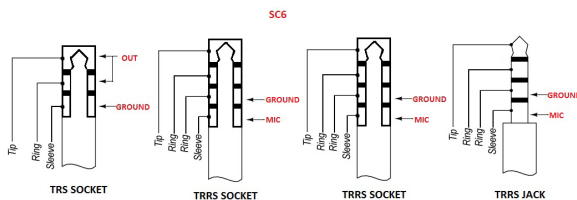

Demo Wiring

Compatible Microphones

- smartLav
- RØDE Rec

RØDE
MICROPHONES