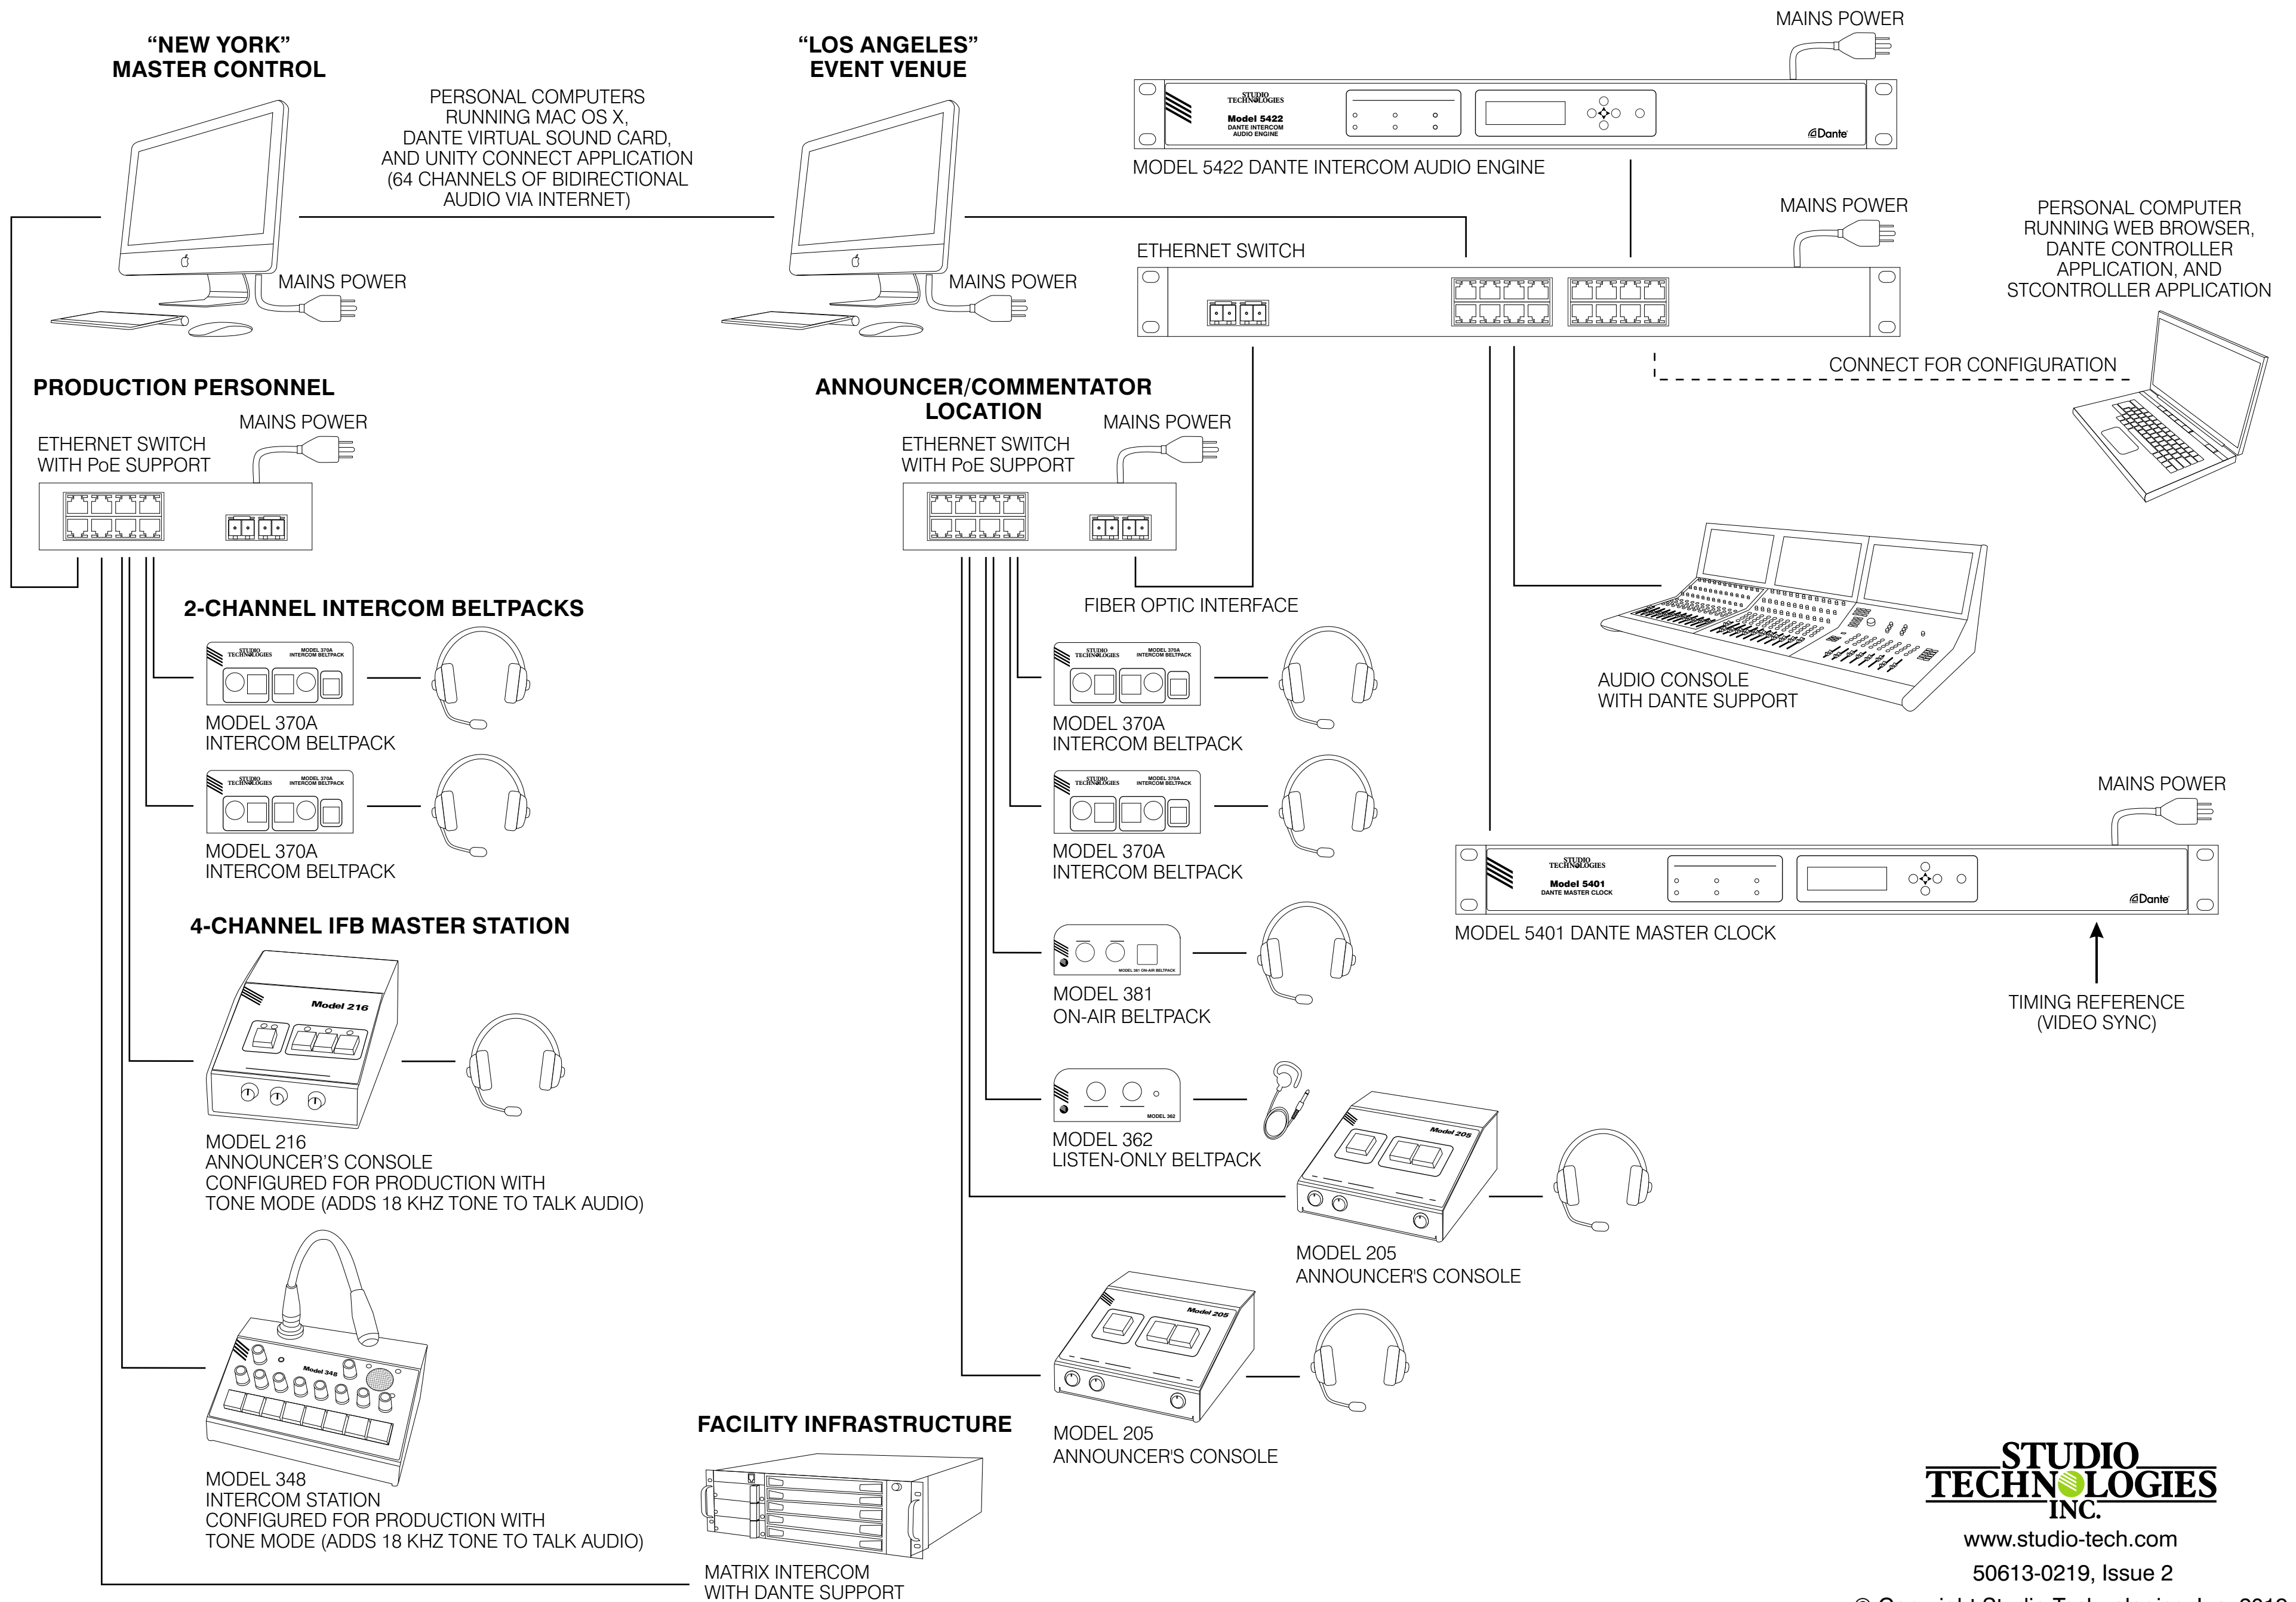

Example of REMI Event Utilizing Dante® Technology and Audio Tie-Lines via Internet for On-Air, IFB, and Support Communications

STUDIO TECHNOLOGIES INC.

www.studio-tech.com

50613-0219, Issue 2

© Copyright Studio Technologies, Inc. 2019