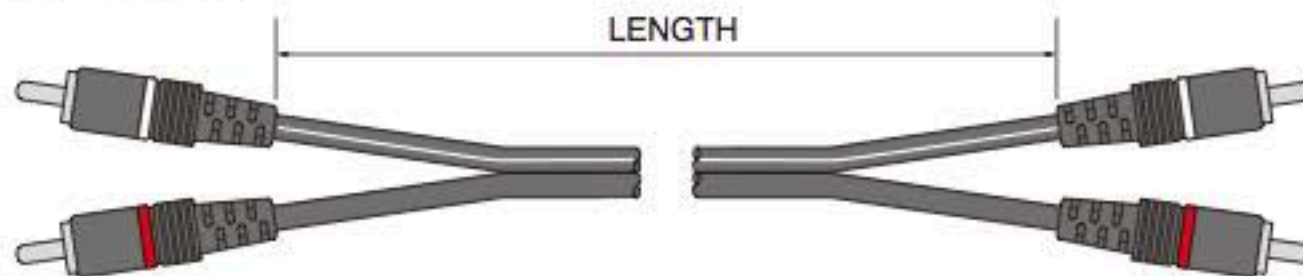

Cable : Part No. 3228 standard Colour : Black only

Longframe Patch Cord

| Part No. | LF-18 | LF-24 | LF-36 | LF-48 | LF-72 |
|----------|-------------|-------------|-------------|--------------|--------------|
| Length | 18" 45cm | 24" 60cm | 36" 90cm | 48" 120cm | 72" 180cm |

Cable : Part No. 2893 Standard Colour : Black

Stereo RCA Phono Cables

| Part No. | WR-01 | WR-03 | WR-06 | WR-10 | WR-15 | WR-20 |
|----------|--------------|--------------|--------------|-------------|---------------|---------------|
| Length | 1 Ft 30cm | 3 Ft 90cm | 6 Ft 1.8m | 10 Ft 3m | 15 Ft 4.5m | 20 Ft 6.1m |

Cable : Part No. 2965 Colour : Black only

RCA Plug to RCA Plug

| Part No. | RR-01 | RR-03 | RR-06 | RR-10 | RR-15 | RR-20 |
|----------|--------------|--------------|--------------|-------------|---------------|---------------|
| Length | 1 Ft 30cm | 3 Ft 90cm | 6 Ft 1.8m | 10 Ft 3m | 15 Ft 4.5m | 20 Ft 6.1m |